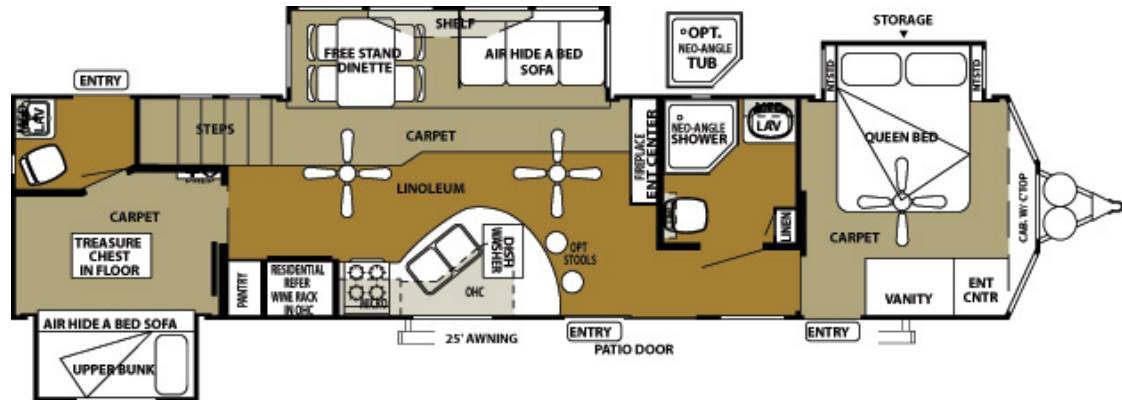

Destination Trailers

408LOFT - Wildwood Grand Lodge

Dry Hitch Weight	1,515 lbs. (687 kg)
Unloaded Vehicle Weight	12,200 lbs. (5,534 kg)
GVWR	TBA (TBA)
Cargo Carrying Capacity	1,255 lbs. (569 kg)
Exterior Length	41' 6" (12.6 m)
Exterior Height	10' 9" (3.3 m)
Exterior Width	TBA (TBA)
Fresh Water Capacity	40 gal. (151 L)
Gray Water Capacity	86 gal. (326 L)
Black Water Capacity	64 gal. (242 L)
Awning Size	25 ft.